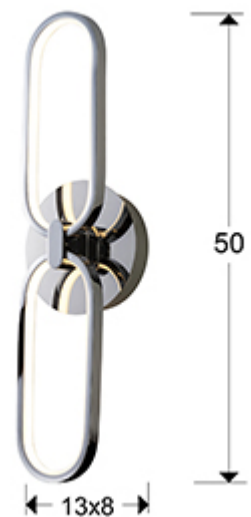

Colette

787024

Wall lamps

Recommended product

LED wall lamp with two ovals of light, made of aluminium, chromed finish. Opal silicone diffusers. 13W LED, 1170 lm, 3000 K. Ready to hang in horizontal or vertical position.

GENERAL INFORMATION

Catalogue: i42 Iluminación
Page: 126
EAN Code: 8435435327880
Type: Wall lamps
Collection: Colette

SIZES

Sizes: ↔ 13.0 ↓ 50.0 ↗ 8.0 cm
Weight: 0.7 Kg

SIZES WITH PACKAGING

Weight: 1.0 Kg
Volume: 0.0160m³
Sizes: ↔ 56.0 ↓ 14.0 ↗ 20.0 cm

ADDITIONAL INFORMATION

Material: Aluminium, silicone
Finish: Chromed, opal